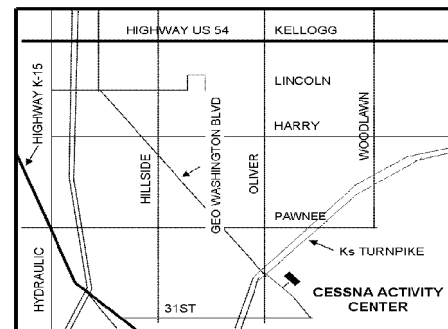

Cessna Activity Center
2744 George Washington Blvd
Wichita Kansas

Cessna Activity Center
2744 George Washington Blvd
Wichita, KS

Special Things for Children:

Junior rock pile, gem hunt, gem wheel, grab bags, demonstrations and exhibits.