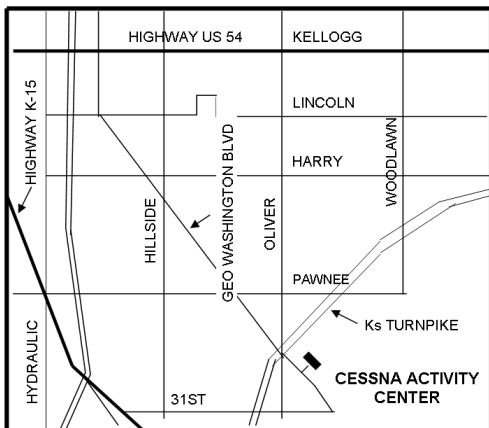

**April 26, 27 & 28, 2024**

**Cessna Activity Center**  
**2744 George Washington Blvd**  
**Wichita, KS**

**Special Things for Children:**

Junior rock pile, gem hunt, gem wheel, grab bags, demonstrations and exhibits.