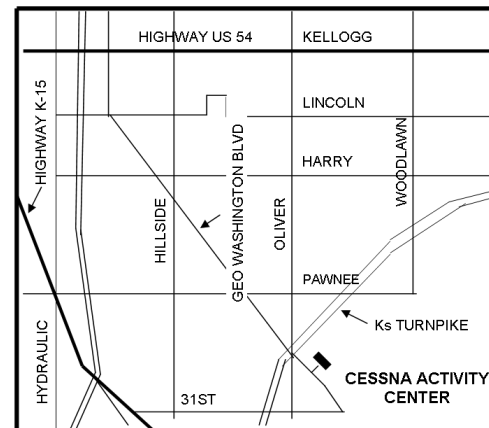

**April 26, 27 & 28, 2024**

**Cessna Activity Center**  
**2744 George Washington Blvd**  
**Wichita, KS**

**Special Things for Children:**

Junior rock pile, gem hunt, gem wheel, grab bags, demonstrations and exhibits.